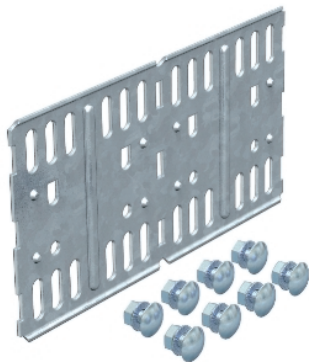

Straight and angle connector

Including appropriate fastening material.

Type	Side height mm	Pack. pcs	Weight kg/100 pcs.	Item No.
RLVL 110 FS	110	10	27,000	6067131
RLVL 110 FT	110	10	35,100	6067913
RLVL 110 VA4301	110	10	28,000	6067948

St Steel **V2A** Stainless steel, grade 304
FS Strip-galvanised **FT** Hot-dip galvanised

Dimensions