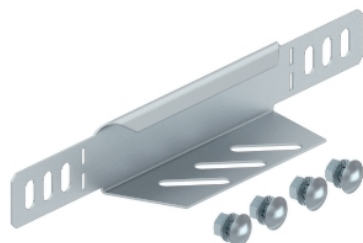

## Reducer / stop-end

Reducer/stop-end for cable trays with side height 35 mm.  
From a width of 150 mm, a perforated underbelt is available.  
Including appropriate fastening material.

Type	Width mm	Pack.	Weight	Item No.
		pcs	kg/100 pcs.	
RWEB 310 FS	100	1	7,400	7108109
RWEB 320 FS	200	1	12,300	7108206
RWEB 330 FS	300	1	18,300	7108311

**St** Steel

**FS** Strip-galvanised